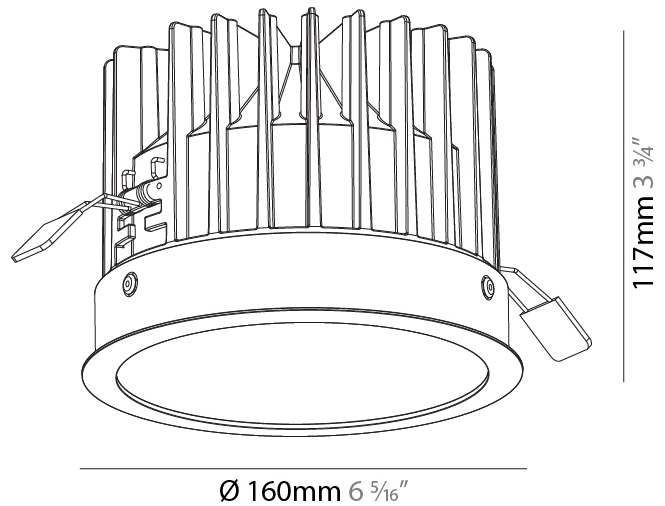

GENERAL

Series: Oiko
Subseries: Oiko Standard
Brand: Prolicht
Division: Architectural
Mounting Type: Recessed
Mounting Location: Ceiling
Subcategory: Downlight

PHYSICAL

Shape: Round
Diameter (mm): 160
Diameter (in): 6 5/16
Height (mm): 117
Height (in): 4 5/8
Ceiling Thickness (mm): 10 / 12.5 / 15
Ceiling Thickness (in): 3/8 or 1/2 or 9/16
Min. Recessing Depth (mm): 130
Min. Recessing Depth (in): 5 1/8
Light Distribution: Downlight
Weight (kg): 0.98
Weight (lbs): 2.16
Fixture Finish: SSR / BKV / CWI / CRY / HAB / UFT / ITA / RUA / FTG / MYG / LOD / PUS / FRO / FUP / KIA / POP / BLS / SPG / MEY / GOH / GUM / CHC / COM / ABZ / JAG / OBR / MOS / ROR
Fixture Material: Aluminum Die Cast
Cut-out Measurements: D. - 155mm / 6 1/8"

ELECTRICAL

Lamp Type: LED (Zhaga Standard)
Input Wattage (W): 36.4
Total Output Wattage (W): 34
Dimming: Tri-Mode (Non-Dimming and Phase Dimming (120Vac only) and 0-10V Dimming)
Driver Included: No
Driver Location: Recessed Housing
Driver Type: Constant Current - Universal
Housing: See components
Input Voltage (V): 120 - 277
Constant Current (MA): 1050

LED

Number of LEDs: 1
Color Temperature (°K): 3000 / 3500 / 4000
Max. Delivered Lumen (lm): 2940 / 3061 / 3123
CRI: >90 CRI
Efficiency (%): 81 / 80 / 75
Lamp Life (hrs): 50000

OPTICAL

Reflector°: 17 / 30 / 50

RATINGS AND CERTIFICATIONS

Certified By: Certified for North American Standards
IP rating: IP20

PROJECT
TYPE
SPECIFIER
QUANTITY
DATE