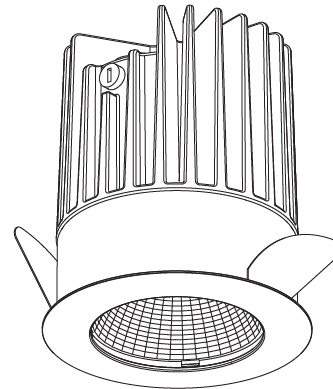

GENERAL

Series: Oiko
Subseries: Oiko Standard
Brand: Prolicht
Division: Architectural
Mounting Type: Recessed
Mounting Location: Ceiling
Subcategory: Downlight

PHYSICAL

Shape: Round
Diameter (mm): 64
Diameter (in): 2 1/2
Height (mm): 74
Height (in): 2 15/16
Ceiling Thickness (mm): 10 / 12.5 / 15
Ceiling Thickness (in): 3/8 or 1/2 or 9/16
Min. Recessing Depth (mm): 90
Min. Recessing Depth (in): 3 9/16
Light Distribution: Downlight
Weight (kg): 0.22
Weight (lbs): 0.49
Fixture Finish: SSR / BKV / CWI / CRY / HAB / UFT / ITA / RUA / FTG / MYG / LOD / PUS / FRO / FUP / KIA / POP / BLS / SPG / MEY / GOH / GUM / CHC / COM / ABZ / JAG / OBR / MOS / ROR
Fixture Material: Aluminum Die Cast
Cut-out Measurements: D. - 60mm / 2 3/8"

ELECTRICAL

Lamp Type: LED (Zhaga Standard)
Input Wattage (W): 14.3
Total Output Wattage (W): 13
Dimming: Tri-Mode (Non-Dimming and Phase Dimming (120Vac only) and 0-10V Dimming)
Driver Included: No
Driver Location: Remote
Driver Type: Constant Current - Universal
Driver Class: Class 2
Input Voltage (V): 120 - 277
Constant Current (MA): 350

LED

Number of LEDs: 1
Color Temperature (°K): 2700 / 3000 / 3500 / 4000
Max. Delivered Lumen (lm): 890 / 920 / 970 / 990
Nominal Lumen (lm): 1304 / 1352 / 1421 / 1450
CRI: >90 CRI
Lamp Life (hrs): 50000

OPTICAL

Reflector°: 20 / 40 / 60

RATINGS AND CERTIFICATIONS

Certified By: Certified for North American Standards
IP rating: IP20

74mm 2 15/16"

Ø 41mm 1 5/8"

Ø 64mm 2 1/2"

90mm
3 5/8"

60mm
2 3/8"

10-15
3/8" - 9/16"